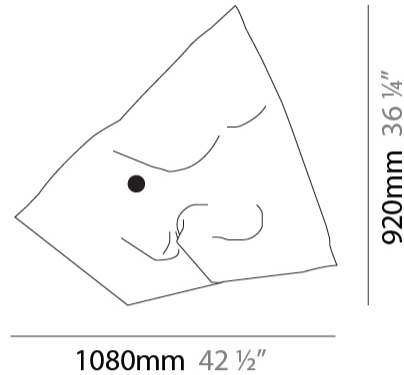

GENERAL

Series: Zona D'ombra
 Partner: Knikerboker
 Division: Design
 Installation: Surface
 Product Type: Wall Surface
 Mounting Location: Wall
 Light Distribution: Indirect

PHYSICAL

Shape: Abstract
 Length (mm): 790
 Length (in): 31 1/8
 Width (mm): 230 - 260
 Width (in): 9 1/16
 Height (mm): 410
 Height (in): 16 1/8
 Fixture Finish: EWH / EBK / MAN / COF / PRD / EBN / SAH / CHA / APK / SLF / GLF / CLF / BRL
 Fixture Material: Aluminum

GENERAL

Series: Zona D'ombra
 Partner: Knikerboker
 Division: Design
 Installation: Surface
 Product Type: Wall Surface
 Mounting Location: Wall
 Light Distribution: Indirect

PHYSICAL

Shape: Abstract
 Length (mm): 1080
 Length (in): 42 1/2
 Width (mm): 230 - 260
 Width (in): 9 1/16
 Height (mm): 920
 Height (in): 36 1/4
 Fixture Finish: EWH / EBK / MAN / COF / PRD / EBN / SAH / CHA / APK / SLF / GLF / CLF / BRL
 Fixture Material: Aluminum

LED

Color Temperature (°K): 3000
 Max. Delivered Lumen (lm): 2900
 CRI: >85 CRI
 Lamp Life (hrs): 50000

OPTICAL

Adjustability: Tilt 90°

RATINGS AND CERTIFICATIONS

Certified By: Certified for North American Standards
 IP rating: IP20